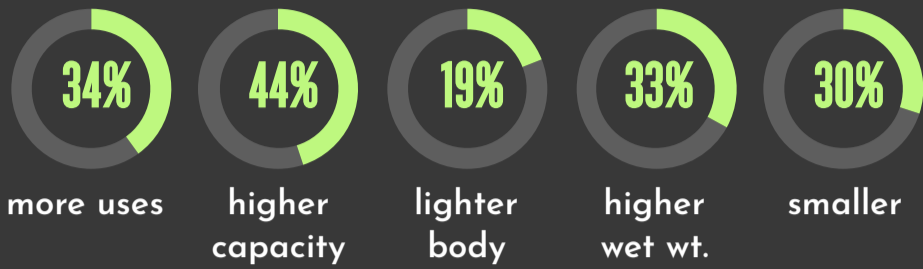

Facts at a Glance – Kros Urinals v. Portable Toilet

Comparison Chart – Kros Urinals v. Portable Toilet

KROS URINAL

TOILET

1100	MAXIMUM USES	725
100	GALLON CAPACITY	55
1	MOVING PARTS	16
188	DRY WEIGHT	230
1025	WET WEIGHT	690
3.6' X 3.6' X 6.6'	FOOTPRINT	4' X 4' X 7'