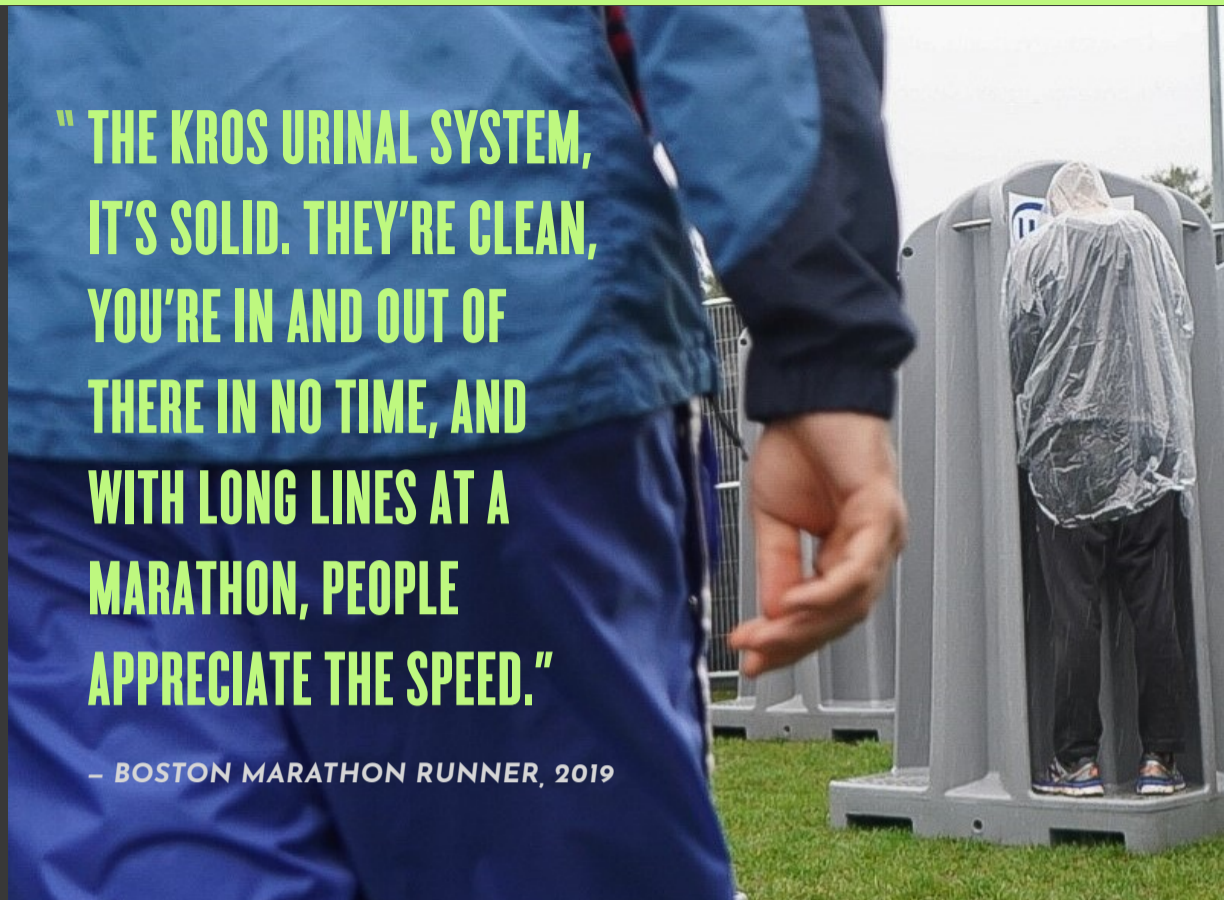

Sporting & Festival Events

Kros Urinals are used year after year at marathons like in Boston and Houston. Marathon runners love Kros Urinals for many reasons.

Maintaining hydration is key for endurance sports. When athletes wait in slow moving lines, their performance is inhibited which creates a frustration point after months of training. Kros Urinals provides fast lines for thousands of runners while improving the sanitation experience.

Thousands of marathon runners create the need for ultra-high capacity in a short amount of time.

**" THE KROS URINAL SYSTEM,
IT'S SOLID. THEY'RE CLEAN,
YOU'RE IN AND OUT OF
THERE IN NO TIME, AND
WITH LONG LINES AT A
MARATHON, PEOPLE
APPRECIATE THE SPEED."**

– BOSTON MARATHON RUNNER, 2019

Humanitarian & Disaster Relief

When disaster strikes, sanitation becomes a top humanitarian priority. Every drop of fuel, every truck, every driver venturing into disaster zones must be used efficiently. Kros Urinals will help sanitation, reduce resource demand and reduce costs.