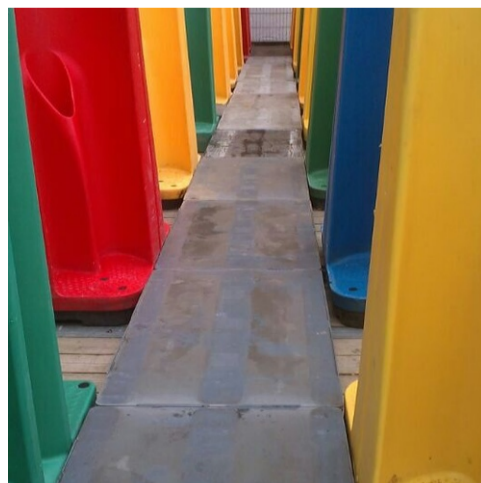

Advantage: Plumbing

- Kros Urinals can hold 100 gallons of urine which is over 1,100 uses.
- Urine can be treated differently than waste.
- Can be pumped like a normal portable toilet
- The Kros Urinals can be plumbed temporarily or semi-permanently and connected directly into the sewer system further providing cost savings.