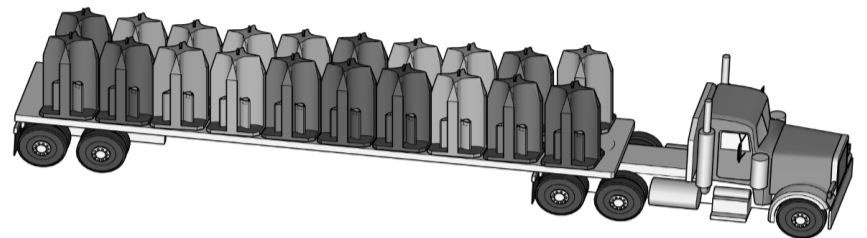

## 4-in-1 Portable Urinals Think outside the box

Kros portable urinals ensure a cleaner, simpler, more practical option to the restroom dilemma.

This 4-in-1 urinal was designed in the Netherlands as a radically efficient, lightweight urinal for large outdoor sanitation solutions. In the essence of simplicity, Kros is the first of its kind: a square divided into four partitioned quadrants allowing simultaneous use by four men, side-by-side with ample separation and privacy.

# HOW TO SAVE MONEY WITH KROS PORTABLE URINALS?

4 TRUCKS = 1 TRUCK. MORE SPACE. HIGHER CAPACITY. LESS LABOR. LESS FUEL.

**CAPACITY = 80**  
**4 TRUCKS (40' TRAILER)**  
**100 MILES X \$1.91/MILE = \$764**