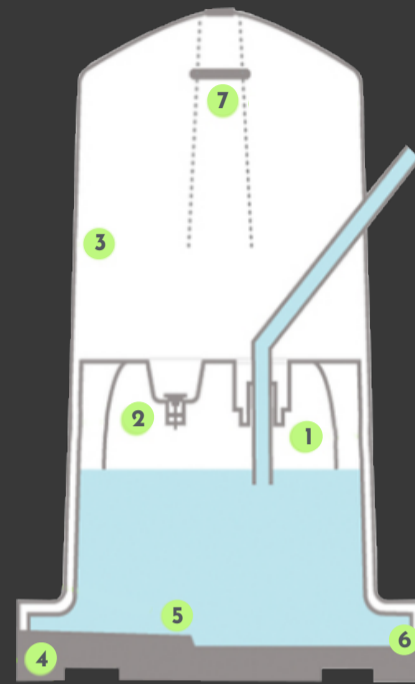

### TOILET

|                    |                 |              |
|--------------------|-----------------|--------------|
| 1100               | MAXIMUM USES    | 725          |
| 100                | GALLON CAPACITY | 55           |
| 1                  | MOVING PARTS    | 16           |
| 188                | DRY WEIGHT      | 230          |
| 1025               | WET WEIGHT      | 690          |
| 3.6' X 3.6' X 6.6' | FOOTPRINT       | 4' X 4' X 7' |

## Technical Specifications

6'6" (H) x 3'6" (W) x 3'6" (L)

- 1 4" aperture for suction hose
- 2 odor blocker
- 3 6 mm polythylene body
- 4 heavy base with inserts for fork-lifts
- 5 deepest point for complete emptying
- 6 sewer drainage connectivity valve
- 7 4 steel bars for lifting & transport