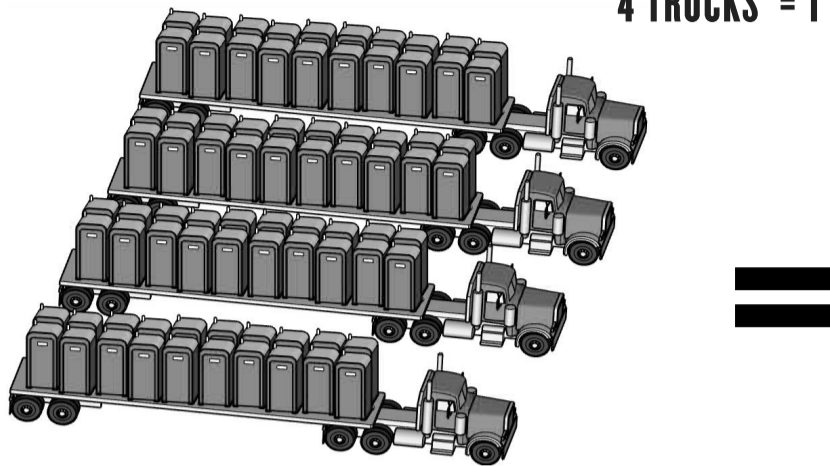

## 4-in-1 Portable Urinals Think outside the box

Kros portable urinals ensure a cleaner, simpler, more practical option to the restroom dilemma.

This 4-in-1 urinal was designed in the Netherlands as a radically efficient, lightweight urinal for large outdoor sanitation solutions. In the essence of simplicity, Kros is the first of its kind: a square divided into four partitioned quadrants allowing simultaneous use by four men, side-by-side with ample separation and privacy.

# HOW TO SAVE MONEY WITH KROS PORTABLE URINALS?

4 TRUCKS = 1 TRUCK. MORE SPACE. HIGHER CAPACITY. LESS LABOR. LESS FUEL.

**CAPACITY = 80**  
**4 TRUCKS (40' TRAILER)**  
**100 MILES X \$1.91/MILE = \$764**